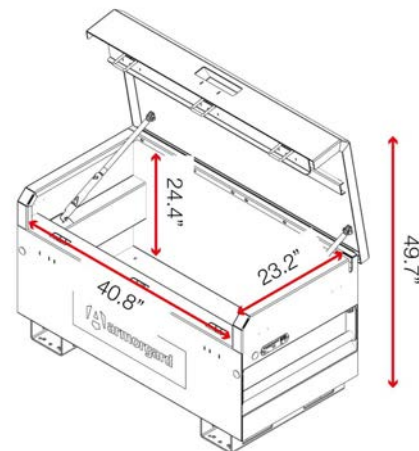

Barcode: 5060452084954

Patent: 2211899.6

siteboss™ chest

Product code: SB16

- » Ultra secure chest for your jobsite or truck.
- » SlamStop lid stay protects workers when closing the lid.
- » Features the extreme UltraLock security system.

Product specifications

Weight	185lbs
Color	Black grey: RAL 7021, Traffic red: RAL 3020
Suitable for	Jobsite and truck
Finished coating	Powder coated
Material	14 gauge steel
Suitable for vehicle mounting	Yes
How are casters fitted?	Quick-fix caster plates
Other sizes available	4 other sizes
Assembly required?	Yes
Qty of shelves as standard	Not applicable

Dimensions - External dimensions includes protrusions

Optional extras - Contact Armorgard to find out more

Lifting eye kit CLEK4

HD Caster kit

Related products

SiteBoss Cabinet SB48

SiteStation SS2-T

Disclaimer: all dimensions and weights are approximate