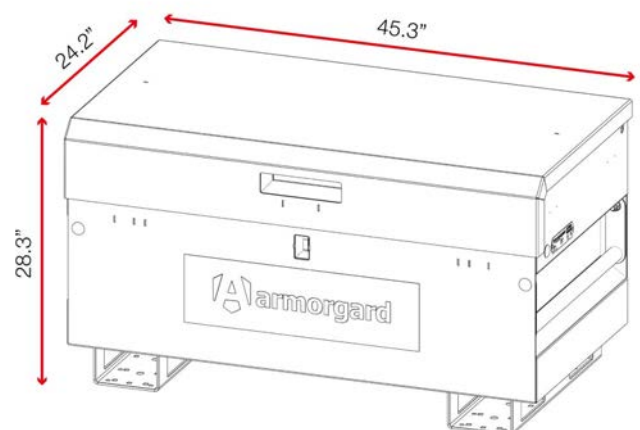

Barcode: 5060452084954

Patent: 2211899.6

siteboss™ chest

Product code: SB16

- » Ultra secure chest for your jobsite or truck.
- » SlamStop lid stay protects workers when closing the lid.
- » Features the extreme UltraLock security system.

Product specifications

Weight	185lbs
Color	Black grey: RAL 7021, Traffic red: RAL 3020
Suitable for	Jobsite and truck
Finished coating	Powder coated
Material	14 gauge steel
Suitable for vehicle mounting	Yes
How are casters fitted?	Quick-fix caster plates
Other sizes available	4 other sizes
Assembly required?	Yes
Qty of shelves as standard	Not applicable

Dimensions - External dimensions includes protrusions

Optional extras - Contact Armorgard to find out more

Lifting eye kit CLEK4

HD Caster kit

Related products

SiteBoss Cabinet SB48

SiteStation SS2-T

Disclaimer: all dimensions and weights are approximate