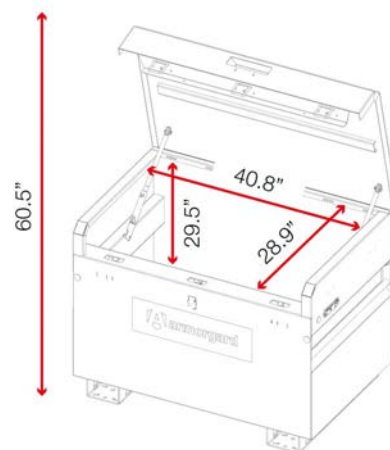

## Dimensions - External dimensions includes protrusions

## Related products

SiteBoss Cabinet SB48

SiteStation SS2-T

Disclaimer: all dimensions and weights are approximate