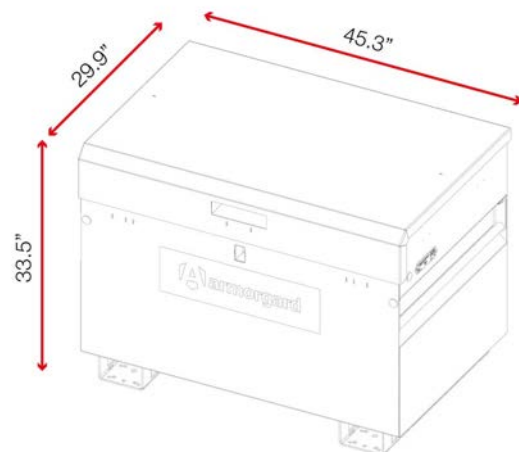

## Product specifications

Weight	240lbs
Color	Black grey: RAL 7021, Traffic red: RAL 3020
Suitable for	Jobsite and truck
Finished coating	Powder coated
Material	14 gauge steel
Suitable for vehicle mounting	Yes
How are casters fitted?	Quick-fix caster plates
Other sizes available	4 other sizes
Assembly required?	Yes
Qty of shelves as standard	Not applicable

## Dimensions - External dimensions includes protrusions