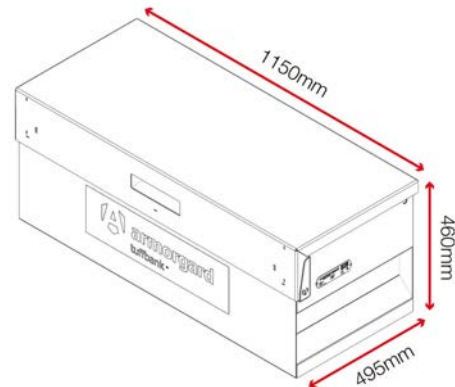

Weight	58kg
Colour	Black grey: RAL 7021
Suitable for	Vehicle
Finished coating	Powder coated
Material & thickness	2mm and 3mm steel
Quantity of keys	3 keys
Suitable for vehicle mounting	Yes
How are castors fitted?	Not applicable
Other sizes available	7 other sizes
Qty of shelves as standard	No

Dimensions - External dimensions includes protrusions

Optional extras - Contact Armorgard to find out more

Shelf SHE-4

PowerShelf SHE-P4-110

Castor kit 80mm CAS80-KS

Disclaimer: all dimensions and weights are approximate