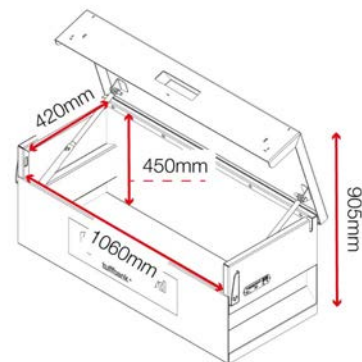

Weight	58kg
Colour	Black grey: RAL 7021
Suitable for	Vehicle
Finished coating	Powder coated
Material & thickness	2mm and 3mm steel
Quantity of keys	3 keys
Suitable for vehicle mounting	Yes
How are castors fitted?	Not applicable
Other sizes available	7 other sizes
Qty of shelves as standard	No

Dimensions - External dimensions includes protrusions

Optional extras - Contact Armorgard to find out more

Shelf SHE-4

PowerShelf SHE-P4-110

Castor kit 80mm CAS80-KS

Disclaimer: all dimensions and weights are approximate