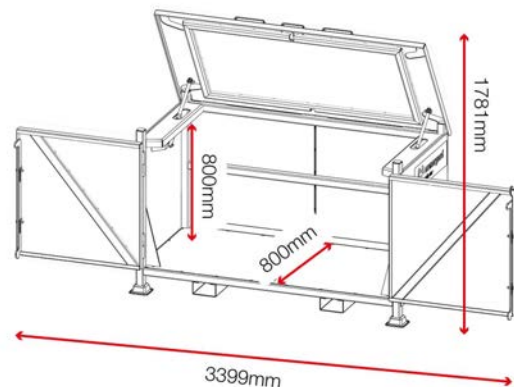

No detachable parts

Stackable

Product specifications

Weight	281kg
Colour	Black grey: RAL 7021
Suitable for	Trackside / Depot
Finished coating	Powder coated
Material & thickness	2mm, 3mm and 5mm steel
Suitable for vehicle mounting	No
How are castors fitted?	Not applicable
Other sizes available	No

Dimensions - External dimensions includes protrusions

Related products - Contact Armorgard to find out more

TuffCrate TC750

Forma-Stor FR100-T

TuffBank TBC4

TuffStor Cabinet TSC6

Disclaimer: all dimensions and weights are approximate