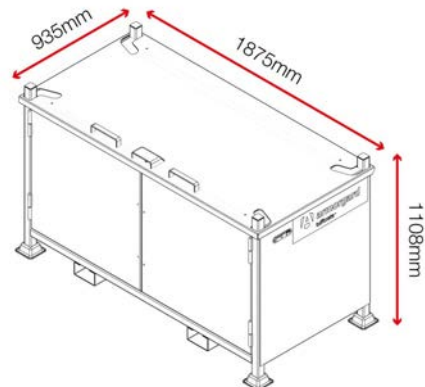

No detachable parts

Stackable

Product specifications

Weight	281kg
Colour	Black grey: RAL 7021
Suitable for	Trackside / Depot
Finished coating	Powder coated
Material & thickness	2mm, 3mm and 5mm steel
Suitable for vehicle mounting	No
How are castors fitted?	Not applicable
Other sizes available	No

Dimensions - External dimensions includes protrusions

Related products - Contact Armorgard to find out more

TuffCrate TC750

Forma-Stor FR100-T

TuffBank TBC4

TuffStor Cabinet TSC6

Disclaimer: all dimensions and weights are approximate