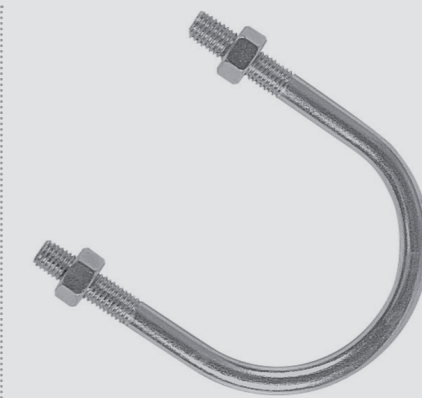

Clamps for Steel Pipe / Imperial PVC Waste Pipe

Visit www.fixmart.co.uk for our full range of Pipe Supports

Steel Pipe / Imperial PVC Waste Pipe