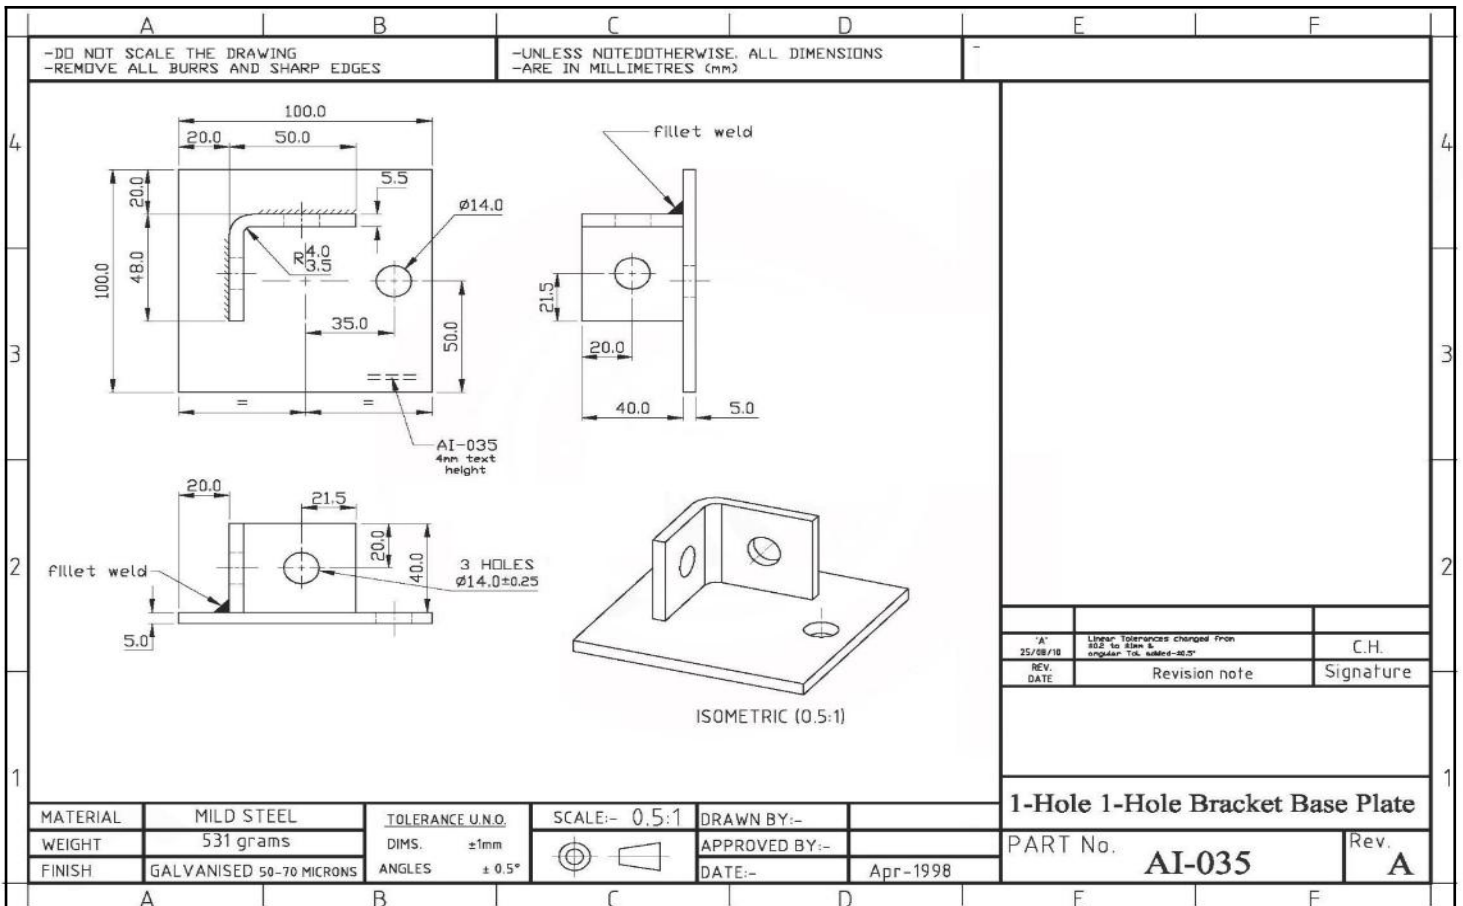

Product Model

Base Plate 100mm

Technical data supplied by the manufacturer

Remark: This technical data sheet replaces all previous versions. The technical data contained herein is given in good faith and we cannot be held liable for any errors, inaccuracies, omissions or editorial failings. The information detailed in this technical data sheet is given by way of indication and is not exhaustive, users should contact either the seller or the manufacturer of the product for additional technical information concerning its use, if they think the information in their possession needs to be clarified in any way.