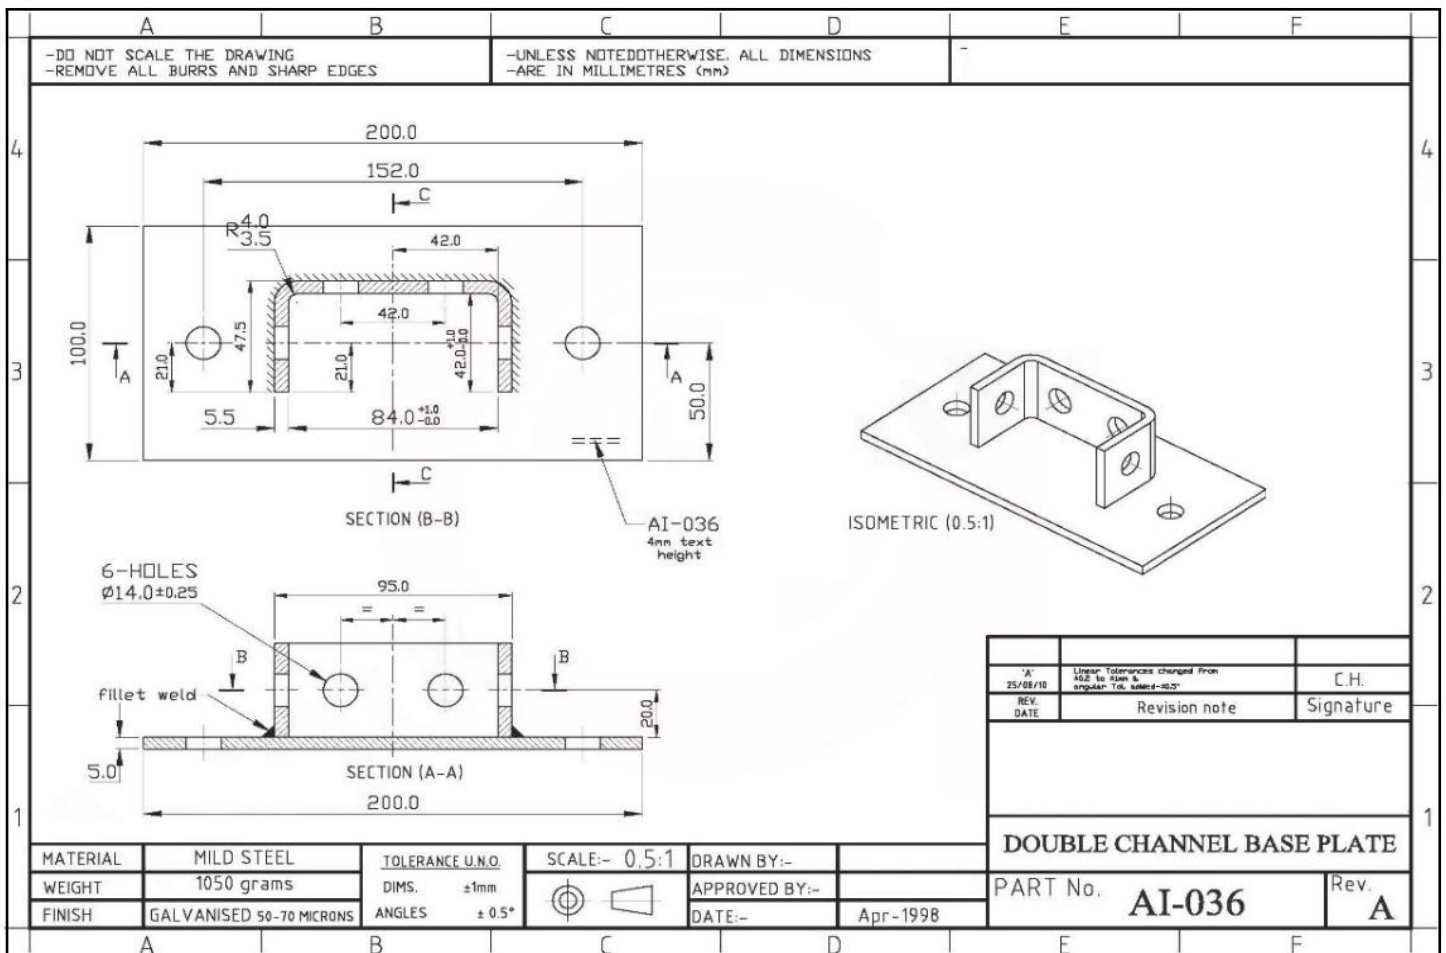

Product Model

Base Plate 200mm

Technical data supplied by the manufacturer

Remark: This technical data sheet replaces all previous versions. The technical data contained herein is given in good faith and we cannot be held liable for any errors, inaccuracies, omissions or editorial failings. The information detailed in this technical data sheet is given by way of indication and is not exhaustive, users should contact either the seller or the manufacturer of the product for additional technical information concerning its use, if they think the information in their possession needs to be clarified in any way.