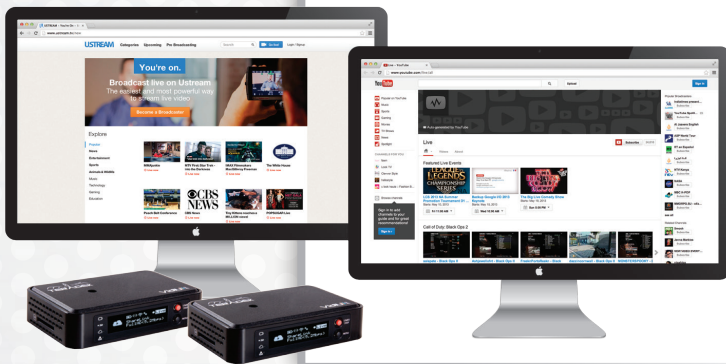

VidiU PRO

Premium Streaming Simplified

Live from Anywhere to Everywhere

VidiU Pro delivers high definition live streaming video with the quality and reliability expected in traditional HD broadcast. Teradek's latest ShareLink™ technology ensures the bandwidth needed to stream HD content from anywhere, to everywhere.

www.teradek.com • info@teradek.com • 888.941.2111

ShareLink™ integration for ultimate connectivity

ShareLink™ allows you to achieve maximum bandwidth and ultimate reliability by bonding multiple Internet connections from different sources. Use any combination of interfaces: Ethernet, WiFi, a USB Modem even have your friends contribute up to 4 iPhone cellular connections*. With the robust connectivity of ShareLink™ your HD live video feed reaches your audience every time. ShareLink™ is available as a subscription plan accessed through the VidiU App or my.Teradek.com.

Go Live to Any Streaming Platform

Broadcast your events on the most popular, natively integrated streaming platforms like Ustream, Livestream, Wowza, Twitch and YouTube Live, or as manual RTMP address. VidiU Pro is compatible with virtually every streaming platform, so you can choose where you go live, whenever you like, wherever you like.

Where do you VidiU?

Connect, configure, go live! VidiU Pro accepts any HDMI camera source and is configurable via Bluetooth using your tablet or smartphone. Download the free VidiU App on your iOS or Android device for complete control. Roam cable-free for up to two hours of internal Li-Ion battery*. While you're at it, record your stream to VidiU Pro's built-in SD port for archive, quick edits and redistribution*.