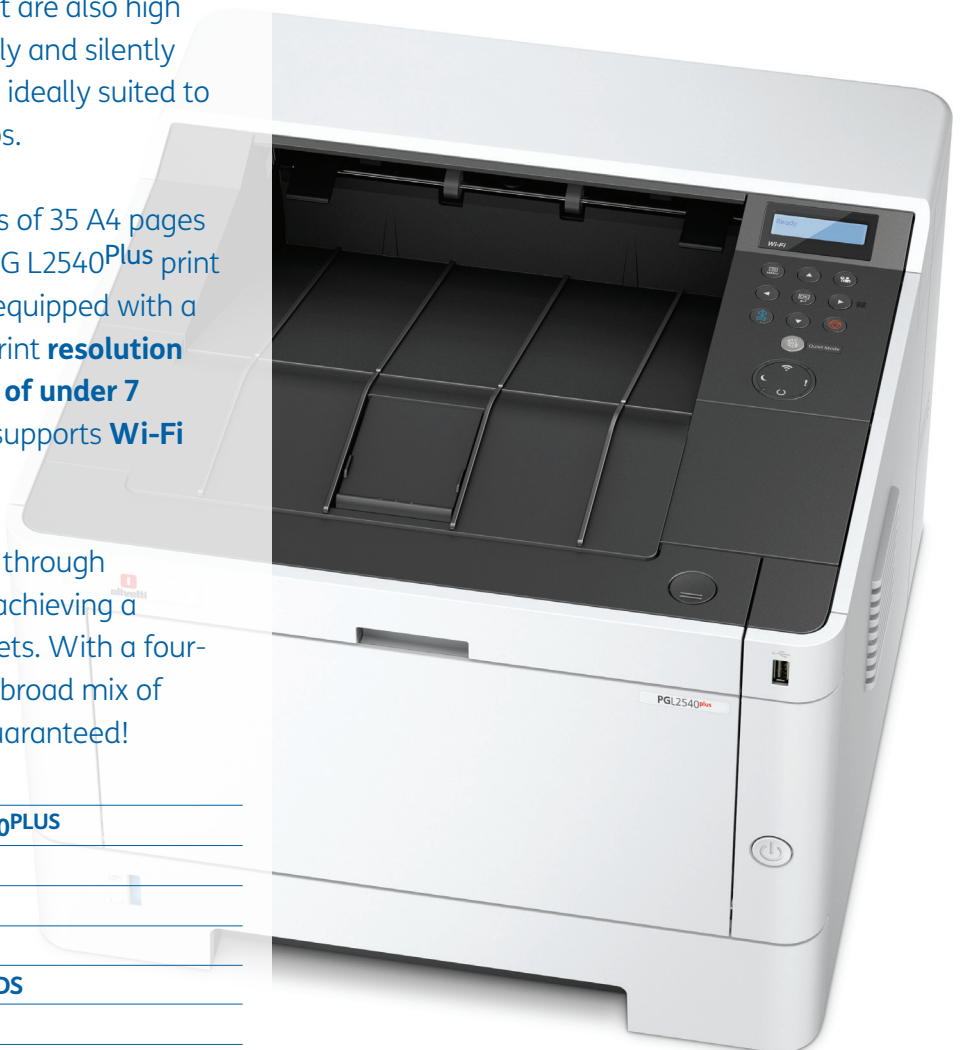

Flexible mono printing at high performance speeds

The **PG L2535, PG L2540 and PG L2540Plus** are Olivetti's latest A4 Mono Desktop laser printers. Not only they are compact and robust but are also high speed machines delivering jobs quickly and silently with indispensable functions that are ideally suited to individual users and small workgroups.

The PG L2535 reaches printing speeds of 35 A4 pages per minute while the PG L2540 and PG L2540Plus print at 40 ppm, respectively. They are all equipped with a standard duplex unit and provide a print **resolution of 1,200 dpi** and **first page-out time of under 7 seconds**, but only the PG L2540plus supports **Wi-Fi and Wi-Fi Direct as standard**.

Productivity can be further increased through the addition of optional paper trays, achieving a maximum paper capacity of 850 sheets. With a four-way paper feed system supporting a broad mix of paper types and sizes, versatility is guaranteed!

UP TO 40 PPM WITH PG L2540 AND PG L2540PLUS

UP TO 35 PAGES WITH PG L2535

PRINTING QUALITY UP TO 1,200 DPI

STANDARD DUPLEX ON ALL MODELS

FIRST PAGE-OUT TIME LESS THAN 7 SECONDS

COMPACT DESIGN, LOW NOISE LEVELS

HIGH-PERFORMANCE CONTROLLER - 800 MHZ CPU

WI-FI & WI-FI DIRECT AS STANDARD ON PG L2540PLUS ONLY

"MOBILE" COMPATIBILITY - AIR PRINT®, OLIVETTI MOBILE PRINT