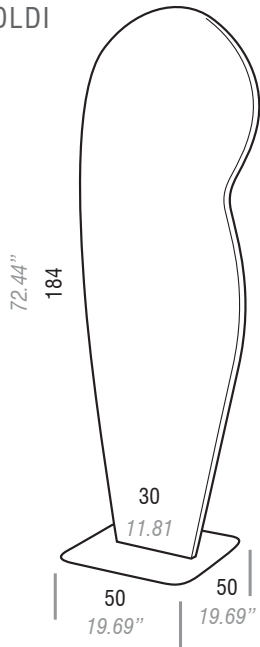

BUZZIPLANTS (BuzziFabric | BuzziRough)

thickness excl. foot: ±6 cm

thickness excl. foot: ±2.36 inch

+ - 15 kg

+ - 208.3 oz

DOLDI

MOBI

SURF