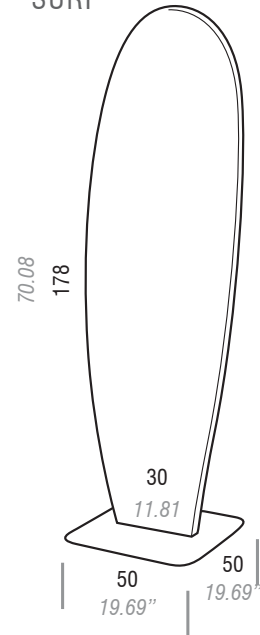

BUZZIPLANTS (BuzziFabric | BuzziRough)

thickness excl. foot: ±6 cm

thickness excl. foot: ±2.36 inch

+ - 15 kg

+ - 208.3 oz

DOLDI

MOBI

SURF