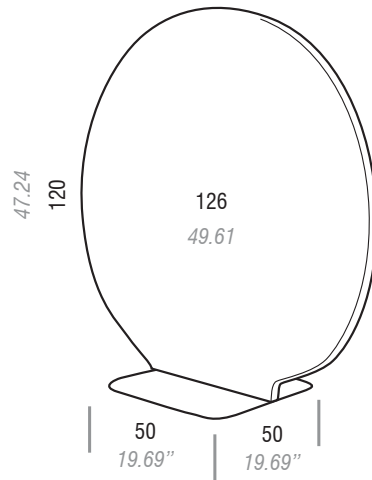

BUZZIPLANTS (BuzziFabric | BuzziRough)

thickness excl. foot: ±6 cm

thickness excl. foot: ±2.36 inch

+ - 15 kg

+ - 208.3 oz

DOLDI

MOBI

SURF