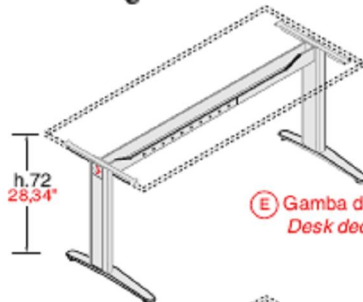

LeTs

Alluminio
Aluminium