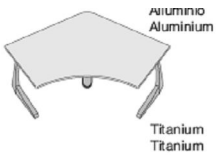

Jack legs @ £499.00

Desk screens in Wood finishes, Blue or yellow MFC

- 800mm @ £59.00
- 900mm @ £61.00
- 1000mm @ £63.00
- 1200mm @ £76.00
- 1400mm @ £80.00
- 1600mm @ £85.00
- 1800mm @ £89.00