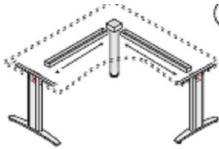

DX/RH
 SX/LH

1600mm x 1600mm @ £388.00
 1800mm x 1800mm @ £398.00

1600mm x 1600mm @ £467.00
 1800mm x 1800mm @ £482.00

Dx - Rh
 Sx - Lh

1600mm x 1600mm Right or Left hand @ £376.00
 1800mm x 1600mm as above @ £385.00
 For height adjustable version add £56.00

1600mm x 1600mm Right or Left hand @ £390.00
 1800mm x 1600mm as above @ £405.00

1600mm x 1600mm Right or Left hand @ £472.00
 1800mm x 1600mm as above @ £475.00

Side units

800mm x 600mm @ £116.00
 1000mm x 600mm @ £118.00
 1200mm x 600mm @ £123.00