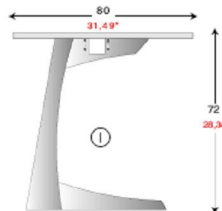

For height adjustable version add £46.00

LeTs leg in L or T version

Amiko beam legs

800m x 800mm @ £159.00
 1000mm x 800mm @ £160.00
 1200mm x 800mm @ £167.00
 1400mm x 800mm @ £175.00
 1600mm x 800mm @ £186.00
 1800mm x 800mm @ £198.00

Amiko 4 legs

800m x 800mm @ £167.00
 1000mm x 800mm @ £177.00
 1200mm x 800mm @ £185.00
 1400mm x 800mm @ £187.00
 1600mm x 800mm @ £200.00
 1800mm x 800mm @ £209.00

For version with castors add £39.00

Jack leg in Anthracite or Aluminium silver

800m x 800mm @ £268.00
 1000mm x 800mm @ £278.00
 1200mm x 800mm @ £289.00
 1400mm x 800mm @ £302.00
 1600mm x 800mm @ £320.00
 1800mm x 800mm @ £334.00

800mm x 600mm @ £106.00
1000mm x 600mm @ £109.00
1200mm x 600mm @ £115.00

800mm x 600mm @ £116.00
1000mm x 600mm @ £122.00
1200mm x 600mm @ £128.00

800mm x 600mm @ £166.00
1000mm x 600mm @ £168.00
1200mm x 600mm @ £170.00
For height adjustable version add £44.00

800mm x 600mm @ £156.00
1000mm x 600mm @ £160.00
1200mm x 600mm @ £163.00