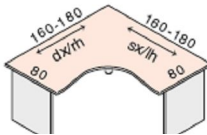

1100mm dia 3/4 desk meeting end @ £148.00

1830mm Half moon desk end @ £165.00

1200mm x 1200 extended desk link @ £163.00

1230mm diameter desk end @ £140.00

1830mm half moon desk end storage @ £542.00
1230mm half moon desk end storage @ £494.00

Corner desks

1600mm x 1200mm Right or Left hand @ £287.00
1800mm x 1200mm as above @ £302.00

1600mm x 1200mm Left or Right hand @ £294.00
1800mm x 1200mm as above @ £313.00

1600mm x 1200mm Left or Right hand @ £306.00
1800mm x 1200mm as above @ £320.00

1600mm x 1200mm Left or Right hand @ £323.00
1800mm x 1200mm as above @ £336.00

1600mm x 1200mm Left or Right hand @ £320.00
1800mm x 1200mm as above @ £333.00

1600mm x 1200mm Left or Right hand @ £375.00
1800mm x 1200mm as above @ £386.00