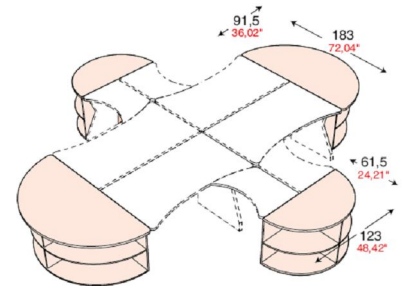

1100mm dia 3/4 desk meeting end @ £148.00

1830mm Half moon desk end @ £165.00

1200mm x 1200 extended desk link @ £163.00

1230mm diameter desk end @ £140.00

1830mm half moon desk end storage @ £542.00
1230mm half moon desk end storage @ £494.00

Corner desks

1600mm x 1200mm Right or Left hand @ £287.00
1800mm x 1200mm as above @ £302.00

1600mm x 1200mm Left or Right hand @ £294.00
1800mm x 1200mm as above @ £313.00

1600mm x 1200mm Left or Right hand @ £306.00
1800mm x 1200mm as above @ £320.00