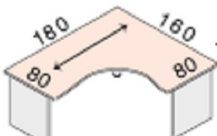

Corner desks

1600mm x 1200mm Right or Left hand @ £287.00
1800mm x 1200mm as above @ £302.00

1600mm x 1200mm Left or Right hand @ £294.00
1800mm x 1200mm as above @ £313.00

1600mm x 1200mm Left or Right hand @ £306.00
1800mm x 1200mm as above @ £320.00

1600mm x 1200mm Left or Right hand @ £323.00
1800mm x 1200mm as above @ £336.00

1600mm x 1200mm Left or Right hand @ £320.00
1800mm x 1200mm as above @ £333.00

1600mm x 1200mm Left or Right hand @ £375.00
1800mm x 1200mm as above @ £386.00

1600mm x 1600mm @ £390.00
1800mm x 800mm @ £402.00

1800mm x 1600mm Right or Left hand @ £384.00

Dx/Rh

1600mm x 1600mm Right or Left hand @ £404.00
1800mm x 1600mm Right or Left hand @ £409.00

Dx/Rh

1600mm x 1600mm @ £400.00
1800mm x 1800mm @ £407.00

1800mm x 1600mm Right or Left hand @ £413.00

1600mm x 1600mm Right or Left hand @ £418.00
1800mm x 1600mm Right or Left hand @ £435.00

Dx/Rh

1600mm X 1600mm @ £379.00
 1800mm x 1800mm @ £391.00
 For height adjustable version add £57.00