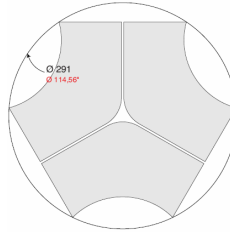

Delta

LeT's legs @ £401.00
Height adjustable @ £450.00

Amiko beam @ £423.00

Jack legs @ £499.00

Desk screens in Wood finishes, Blue or yellow MFC

- 800mm @ £59.00
- 900mm @ £61.00
- 1000mm @ £63.00
- 1200mm @ £76.00
- 1400mm @ £80.00
- 1600mm @ £85.00
- 1800mm @ £89.00

Modesty panels In Beech, Grey or Walnut

- 1600mm @ £78.00
- 1800mm @ £85.00

For Jack legs

- 1600mm @ £96.00
- 1800mm @ £104.00

600mm high x 420mm wide x 560mm deep pedestals Also available with silver, yellow or blue drawer fronts

- 1 x Shallow drawer and filing drawer @ £139.00
- 3 x shallow drawers @ £138.00
- 3 x shallow drawers and pen tray @ £193.00
- 1 x shallow drawer, 1 x pen tray and 1 x filing drawer @ £201.00

430mm high x 420mm wide x 480mm deep fixed pedestals
Also available with silver, yellow or blue drawer fronts

2 or 3 drawer @ £134.00

Fixed pedestals cannot be used with desks with metal structure