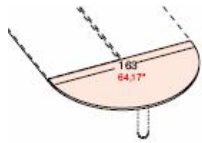

800mm x 600mm @ £109.00
1000mm x 600mm @ £114.00
1200mm x 600mm @ £118.00
For height adjustable version add £21.00

90 degree connection also available in yellow or blue @ £91.00

Left or Right hand 800mm x 600mm 90 degree connection @ £91.00

1200mm x 1200mm 90 degree connection @ £122.00

1600mm x 200mm desk extension also available in blue or yellow @ £79.00
1800mm x 200mm as above @ £86.00

1100mm dia ³/₄ meeting end @ £147.00

800mm D end @ £88.00

Also available in blue or yellow

1630mm diameter D end @ £149.00

1230mm diameter D end @ £140.00

1630mm dia Terminal end storage unit @ £520.00

1230mm dia Terminal end storage unit @ £494.00

K Legs

- 900mm x 90mm desk @ £178.00
- 1200mm x 900mm desk @ £193.00
- 1400mm x 900mm desk @ £207.00
- 1600m x 900mm desk @ £218.00
- 1800mm x 900mm desk @ £236.00