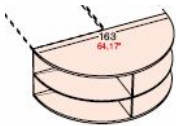

800mm x 600mm @ £109.00
1000mm x 600mm @ £114.00
1200mm x 600mm @ £118.00
For height adjustable version add £21.00

90 degree connection also available in yellow or blue @ £91.00

Left or Right hand 800mm x 600mm 90 degree connection @ £91.00

1200mm x 1200mm 90 degree connection @ £122.00

1600mm x 200mm desk extension also available in blue or yellow @ £79.00
1800mm x 200mm as above @ £86.00

1100mm dia ³/₄ meeting end @ £147.00

800mm D end @ £88.00

Also available in blue or yellow

1630mm diameter D end @ £149.00

1230mm diameter D end @ £140.00

1630mm dia Terminal end storage unit @ £520.00

1230mm dia Terminal end storage unit @ £494.00

K Legs

- 900mm x 90mm desk @ £178.00
- 1200mm x 900mm desk @ £193.00
- 1400mm x 900mm desk @ £207.00
- 1600m x 900mm desk @ £218.00
- 1800mm x 900mm desk @ £236.00