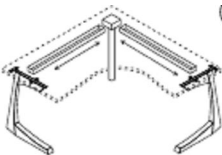

1800mm x 1600mm Right or Left hand @ £413.00

1600mm x 1600mm Right or Left hand @ £418.00
1800mm x 1600mm Right or Left hand @ £435.00

Dx/Rh

1600mm X 1600mm @ £379.00
 1800mm x 1800mm @ £391.00
 For height adjustable version add £57.00

DX/RH
 SX/LH

1600mm x 1600mm @ £388.00
 1800mm x 1800mm @ £398.00

1600mm x 1600mm @ £467.00
 1800mm x 1800mm @ £482.00

Dx - Rh
 Sx - Lh

1600mm x 1600mm Right or Left hand @ £376.00
 1800mm x 1600mm as above @ £385.00
 For height adjustable version add £56.00

1600mm x 1600mm Right or Left hand @ £390.00
 1800mm x 1600mm as above @ £405.00

1600mm x 1600mm Right or Left hand @ £472.00
 1800mm x 1600mm as above @ £475.00

Side units

800mm x 600mm @ £116.00
 1000mm x 600mm @ £118.00
 1200mm x 600mm @ £123.00