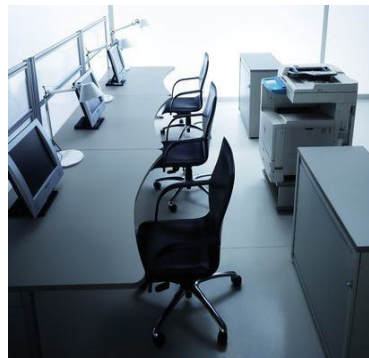

OFFICE REALITY LTD

Kompass

Contact us on 01823 663880 or email us at info@officereality.co.uk

Affordable expertise @ www.officereality.co.uk

Technical characteristics

Kompas

KOMPAS is a system designed to organise the office with multiple solutions: traditional, ergonomic and corner tops on metal and various design bases with full sides. The desk sides, the table tops, the cabinet tops and the drawer unit tops are constructed in 1,18" thick wood agglomerate, covered with melamine resin in a wax finish in grey, walnut and beech. The edges of the tops are finished with a colour matched corrugated border, 1,18" thick, with rounded corners as required by accident prevention regulations. All of the drawer units come with a stationery drawer and centralised locking system with simultaneous closure with the exception of the hanging file drawer. Desk height metal drawer units are also available. The containers - available in 2 widths, 17,71" and 35,43", and in 4 heights, 34,05", 50,00", 66,92" and 82,87" - are all modular. Their frames are constructed in 0,70" thick wood agglomerate, while the tops and intermediate shelves are 1,18" thick. The finishing back panel which is applied to the back of each module is a convenient accessory for using the cabinets in the centre of the room. All of the articles, with the exception of the drawer units, the document tray and the file cabinets are supplied knocked down and packed in triple cardboard with edging protection; they come complete with quick coupling metal hardware.