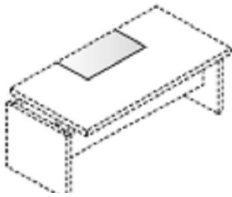

2 or 3 drawer @ £134.00

Fixed pedestals cannot be used with desks with metal structure

650mm x 330mm pull out keyboard tray @ £65.00

650mm x 400mm x 55mm pull out stationery drawer @ £64.00

Universal black leather desk pad @ £58.00

Accessories in black white or blue for desk screens

A4 letter tray portrait or landscape @ £25.00

85mm x 95mm pen pot @ £19.00

Spacers for letter tray @ £10.00

350mm x 150mm Stationery tray @ £33.00

All prices shown exclude VAT and include delivery to mainland UK during normal working hours