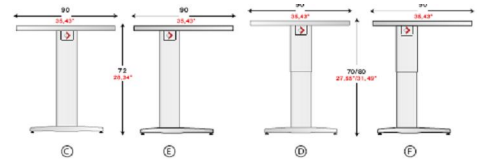

Also available in blue or yellow

1630mm diameter D end @ £149.00

1230mm diameter D end @ £140.00

1630mm dia Terminal end storage unit @ £520.00

1230mm dia Terminal end storage unit @ £494.00

K Legs

- 900mm x 90mm desk @ £178.00
- 1200mm x 900mm desk @ £193.00
- 1400mm x 900mm desk @ £207.00
- 1600m x 900mm desk @ £218.00
- 1800mm x 900mm desk @ £236.00

LeT's legs

- 900mm x 90mm desk @ £197.00
- 1200mm x 900mm desk @ £205.00
- 1400mm x 900mm desk @ £225.00
- 1600m x 900mm desk @ £235.00
- 1800mm x 900mm desk @ £246.00
- For height adjustable version add 44.00 per desk

Amiko beam legs

- 900mm x 90mm desk @ £189.00
- 1200mm x 900mm desk @ £208.00
- 1400mm x 900mm desk @ £218.00
- 1600m x 900mm desk @ £228.00
- 1800mm x 900mm desk @ £244.00

- 900mm x 90mm desk @ £200.00
- 1200mm x 900mm desk @ £217.00
- 1400mm x 900mm desk @ £227.00
- 1600m x 900mm desk @ £232.00
- 1800mm x 900mm desk @ £244.00
- For castors add 48.00 per desk