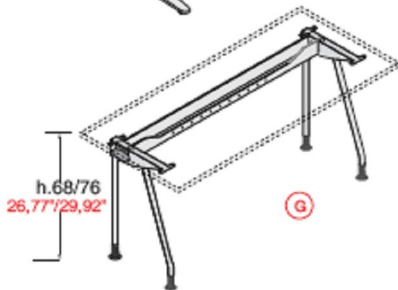

Amiko

Alluminio
Aluminium