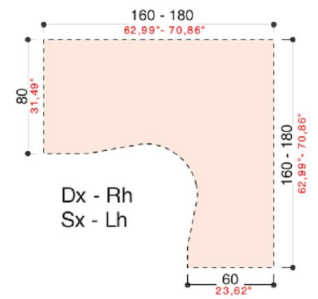

1600mm x 1600mm @ £390.00
1800mm x 800mm @ £402.00

1800mm x 1600mm Right or Left hand @ £384.00

Dx/Rh

1600mm x 1600mm Right or Left hand @ £404.00
1800mm x 1600mm Right or Left hand @ £409.00

Dx/Rh

1600mm x 1600mm @ £400.00
1800mm x 1800mm @ £407.00

1800mm x 1600mm Right or Left hand @ £413.00

1600mm x 1600mm Right or Left hand @ £418.00
1800mm x 1600mm Right or Left hand @ £435.00

Dx/Rh

1600mm X 1600mm @ £379.00
 1800mm x 1800mm @ £391.00
 For height adjustable version add £57.00

DX/RH
 SX/LH

1600mm x 1600mm @ £388.00
 1800mm x 1800mm @ £398.00

1600mm x 1600mm @ £467.00
 1800mm x 1800mm @ £482.00

Dx - Rh
 Sx - Lh

1600mm x 1600mm Right or Left hand @ £376.00
 1800mm x 1600mm as above @ £385.00
 For height adjustable version add £56.00

1600mm x 1600mm Right or Left hand @ £390.00
 1800mm x 1600mm as above @ £405.00

1600mm x 1600mm Right or Left hand @ £472.00
 1800mm x 1600mm as above @ £475.00

Side units

800mm x 600mm @ £116.00
 1000mm x 600mm @ £118.00
 1200mm x 600mm @ £123.00