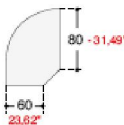

800mm x 600mm @ £116.00
1000mm x 600mm @ £122.00
1200mm x 600mm @ £128.00

800mm x 600mm @ £166.00
1000mm x 600mm @ £168.00
1200mm x 600mm @ £170.00
For height adjustable version add £44.00

800mm x 600mm @ £156.00
1000mm x 600mm @ £160.00
1200mm x 600mm @ £163.00

800mm x 600mm @ £260.00
1000mm x 600mm @ £267.00
1200mm x 600mm @ £274.00

800mm x 600mm @ £97.00
1000mm x 600mm @ £101.00
1200mm x 600mm @ £104.00

800mm x 600mm @ £102.00
1000mm x 600mm @ £107.00
1200mm x 600mm @ £112.00

800mm x 600mm @ £109.00
1000mm x 600mm @ £114.00
1200mm x 600mm @ £118.00
For height adjustable version add £21.00

90 degree connection also available in yellow or blue @ £91.00

Left or Right hand 800mm x 600mm 90 degree connection @ £91.00