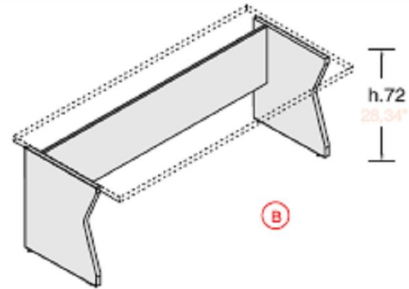

STRUTTURE PER SCRIVANIE BASIC

Basic structures for desks

Kompas

LeTs Metal

Alluminio
Aluminium