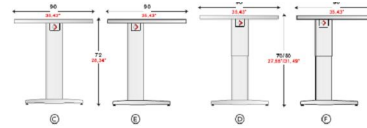

1600mm x 1600mm @ £390.00
1800mm x 800mm @ £402.00

1800mm x 1600mm Right or Left hand @ £384.00

Dx/Rh

1600mm x 1600mm Right or Left hand @ £404.00
1800mm x 1600mm Right or Left hand @ £409.00

Dx/Rh

1600mm x 1600mm @ £400.00
1800mm x 1800mm @ £407.00

1800mm x 1600mm Right or Left hand @ £413.00

1600mm x 1600mm Right or Left hand @ £418.00
1800mm x 1600mm Right or Left hand @ £435.00

Dx/Rh

1600mm X 1600mm @ £379.00
 1800mm x 1800mm @ £391.00
 For height adjustable version add £57.00

DX/RH
 SX/LH

1600mm x 1600mm @ £388.00
 1800mm x 1800mm @ £398.00

1600mm x 1600mm @ £467.00
 1800mm x 1800mm @ £482.00

Dx - Rh
 Sx - Lh

1600mm x 1600mm Right or Left hand @ £376.00
 1800mm x 1600mm as above @ £385.00
 For height adjustable version add £56.00

1600mm x 1600mm Right or Left hand @ £390.00
 1800mm x 1600mm as above @ £405.00

1600mm x 1600mm Right or Left hand @ £472.00
 1800mm x 1600mm as above @ £475.00

Side units

800mm x 600mm @ £116.00
 1000mm x 600mm @ £118.00
 1200mm x 600mm @ £123.00