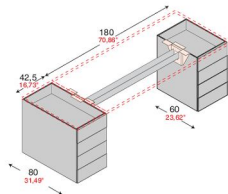

1800mm x 800mm with 3 or 4 drawer metal pedestal @ £468.00

1800mm x 800mm with 2 pedestals @ £769.00