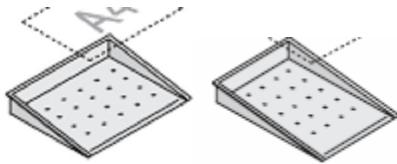

Accessories in black white or blue for desk screens

A4 letter tray portrait or landscape @ £25.00

85mm x 95mm pen pot @ £19.00

Spacers for letter tray @ £10.00

350mm x 150mm Stationery tray @ £33.00

All prices shown exclude VAT and include delivery to mainland UK during normal working hours