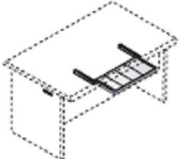

650mm x 400mm x 55mm pull out stationery drawer @ £64.00