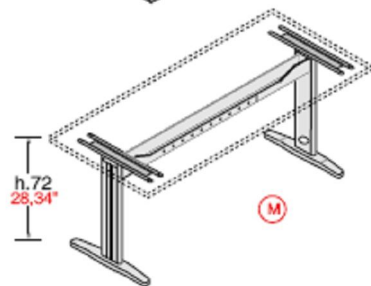

STRUTTURE PER SCRIVANIE BASIC

Basic structures for desks

Kompas

LeTs Metal

Alluminio
Aluminium

LeTs

Alluminio
Aluminium

Amiko

Alluminio
Aluminium

Jack

Titanio
Titanium

Alluminio
Aluminium

Amiko

Alluminio
Aluminium

New Metal System

Antracite
Anthracite

Alluminio
Aluminium