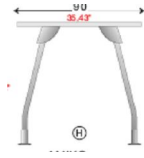

1100mm dia ³/₄ meeting end @ £147.00

800mm D end @ £88.00

Also available in blue or yellow

1630mm diameter D end @ £149.00

1230mm diameter D end @ £140.00

1630mm dia Terminal end storage unit @ £520.00

1230mm dia Terminal end storage unit @ £494.00

K Legs

- 900mm x 90mm desk @ £178.00
- 1200mm x 900mm desk @ £193.00
- 1400mm x 900mm desk @ £207.00
- 1600m x 900mm desk @ £218.00
- 1800mm x 900mm desk @ £236.00

LeT's legs

- 900mm x 90mm desk @ £197.00
- 1200mm x 900mm desk @ £205.00
- 1400mm x 900mm desk @ £225.00
- 1600m x 900mm desk @ £235.00
- 1800mm x 900mm desk @ £246.00
- For height adjustable version add 44.00 per desk

Amiko beam legs

- 900mm x 90mm desk @ £189.00
- 1200mm x 900mm desk @ £208.00
- 1400mm x 900mm desk @ £218.00
- 1600m x 900mm desk @ £228.00
- 1800mm x 900mm desk @ £244.00

- 900mm x 90mm desk @ £200.00
- 1200mm x 900mm desk @ £217.00
- 1400mm x 900mm desk @ £227.00
- 1600m x 900mm desk @ £232.00
- 1800mm x 900mm desk @ £244.00
- For castors add 48.00 per desk