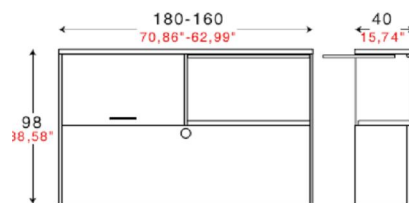

Hutches
need to be
supported by
a wall or in a
back to back
configuration

1600mm infill panels @ £93.00

1800mm infill panels @ £95.00