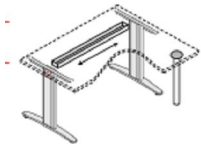

Corner desks

1600mm x 1200mm Right or Left hand @ £287.00
1800mm x 1200mm as above @ £302.00

1600mm x 1200mm Left or Right hand @ £294.00
1800mm x 1200mm as above @ £313.00

1600mm x 1200mm Left or Right hand @ £306.00
1800mm x 1200mm as above @ £320.00

1600mm x 1200mm Left or Right hand @ £323.00
1800mm x 1200mm as above @ £336.00

1600mm x 1200mm Left or Right hand @ £320.00
1800mm x 1200mm as above @ £333.00

1600mm x 1200mm Left or Right hand @ £375.00
1800mm x 1200mm as above @ £386.00