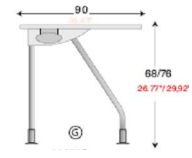

1100mm dia ³/₄ meeting end @ £147.00

800mm D end @ £88.00

Also available in blue or yellow

1630mm diameter D end @ £149.00

1230mm diameter D end @ £140.00

1630mm dia Terminal end storage unit @ £520.00

1230mm dia Terminal end storage unit @ £494.00

K Legs

- 900mm x 90mm desk @ £178.00
- 1200mm x 900mm desk @ £193.00
- 1400mm x 900mm desk @ £207.00
- 1600m x 900mm desk @ £218.00
- 1800mm x 900mm desk @ £236.00

LeT's legs

- 900mm x 90mm desk @ £197.00
- 1200mm x 900mm desk @ £205.00
- 1400mm x 900mm desk @ £225.00
- 1600m x 900mm desk @ £235.00
- 1800mm x 900mm desk @ £246.00
- For height adjustable version add 44.00 per desk

Amiko beam legs

- 900mm x 90mm desk @ £189.00
- 1200mm x 900mm desk @ £208.00
- 1400mm x 900mm desk @ £218.00
- 1600m x 900mm desk @ £228.00
- 1800mm x 900mm desk @ £244.00

- 900mm x 90mm desk @ £200.00
- 1200mm x 900mm desk @ £217.00
- 1400mm x 900mm desk @ £227.00
- 1600m x 900mm desk @ £232.00
- 1800mm x 900mm desk @ £244.00
- For castors add 48.00 per desk