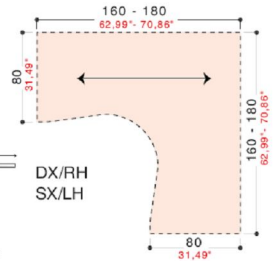

1600mm x 1600mm @ £390.00
1800mm x 800mm @ £402.00

1800mm x 1600mm Right or Left hand @ £384.00

Dx/Rh

1600mm x 1600mm Right or Left hand @ £404.00
1800mm x 1600mm Right or Left hand @ £409.00

Dx/Rh

1600mm x 1600mm @ £400.00
1800mm x 1800mm @ £407.00

1800mm x 1600mm Right or Left hand @ £413.00

1600mm x 1600mm Right or Left hand @ £418.00
1800mm x 1600mm Right or Left hand @ £435.00

Dx/Rh

1600mm X 1600mm @ £379.00
 1800mm x 1800mm @ £391.00
 For height adjustable version add £57.00

DX/RH
 SX/LH

1600mm x 1600mm @ £388.00
 1800mm x 1800mm @ £398.00

1600mm x 1600mm @ £467.00
 1800mm x 1800mm @ £482.00

Dx - Rh
 Sx - Lh

1600mm x 1600mm Right or Left hand @ £376.00
 1800mm x 1600mm as above @ £385.00
 For height adjustable version add £56.00

1600mm x 1600mm Right or Left hand @ £390.00
 1800mm x 1600mm as above @ £405.00

1600mm x 1600mm Right or Left hand @ £472.00
 1800mm x 1600mm as above @ £475.00

Side units

800mm x 600mm @ £116.00
 1000mm x 600mm @ £118.00
 1200mm x 600mm @ £123.00