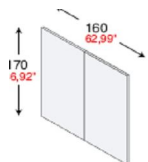

1600mm infill panels @ £93.00

1800mm infill panels @ £95.00