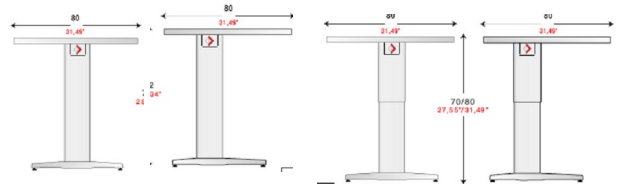

K Legs

800mm x 800mm m@ £132.00
 1000mm x 800mm @ £143.00
 1200mm x 800mm @ £150.00
 1400mm x 800mm @ £159.00
 1600mm x 800mm @ £169.00
 1800m x 800mm @ £179.00

LeTs legs

- 800mm x 800m @ £170.00
 1000mm x 800mm @ £175.00
 1200mm x 800mm @ £180.00
 1400mm x 800mm @ £191.00
 1600mm x 800mm @ £200.00
 1800mm x 800mm @ £213.00

For height adjustable version add £46.00

LeTs leg in L or T version

Amiko beam legs

800m x 800mm @ £159.00
 1000mm x 800mm @ £160.00
 1200mm x 800mm @ £167.00
 1400mm x 800mm @ £175.00
 1600mm x 800mm @ £186.00
 1800mm x 800mm @ £198.00