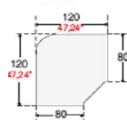

800mm x 600mm @ £116.00
1000mm x 600mm @ £122.00
1200mm x 600mm @ £128.00

800mm x 600mm @ £166.00
1000mm x 600mm @ £168.00
1200mm x 600mm @ £170.00
For height adjustable version add £44.00

800mm x 600mm @ £156.00
1000mm x 600mm @ £160.00
1200mm x 600mm @ £163.00

800mm x 600mm @ £260.00
1000mm x 600mm @ £267.00
1200mm x 600mm @ £274.00

800mm x 600mm @ £97.00
1000mm x 600mm @ £101.00
1200mm x 600mm @ £104.00

800mm x 600mm @ £102.00
1000mm x 600mm @ £107.00
1200mm x 600mm @ £112.00

800mm x 600mm @ £109.00
1000mm x 600mm @ £114.00
1200mm x 600mm @ £118.00
For height adjustable version add £21.00

90 degree connection also available in yellow or blue @ £91.00

Left or Right hand 800mm x 600mm 90 degree connection @ £91.00

1200mm x 1200mm 90 degree connection @ £122.00

1600mm x 200mm desk extension also available in blue or yellow @ £79.00
1800mm x 200mm as above @ £86.00

1100mm dia ³/₄ meeting end @ £147.00

800mm D end @ £88.00