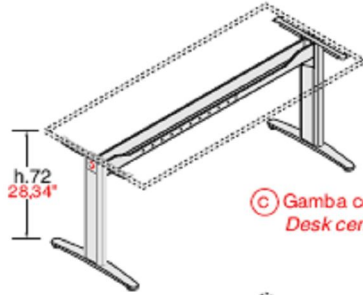

STRUTTURE PER SCRIVANIE BASIC

Basic structures for desks

Kompas

LeTs Metal

Alluminio
Aluminium