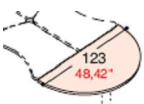

As above with LeTs leg @ £140.00

900mm x 90mm corner link @ £102.00
Also available in Yellow or Blue

900mm x 450mm D end @ £102.00
Also available in Yellow or blue

1600mm x 200mm frontal extension @ £102.00
1800mm x 200mm as above @ £102.00
Also available in blue or yellow

1100mm dia 3/4 desk meeting end @ £148.00

1830mm Half moon desk end @ £165.00

1200mm x 1200 extended desk link @ £163.00

1230mm diameter desk end @ £140.00

1830mm half moon desk end storage @ £542.00
1230mm half moon desk end storage @ £494.00