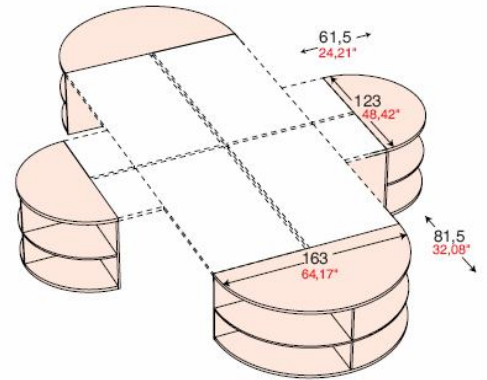

1200mm x 1200mm 90 degree connection @ £122.00

1600mm x 200mm desk extension also available in blue or yellow @ £79.00
1800mm x 200mm as above @ £86.00

1100mm dia ³/₄ meeting end @ £147.00

800mm D end @ £88.00

Also available in blue or yellow

1630mm diameter D end @ £149.00

1230mm diameter D end @ £140.00

1630mm dia Terminal end storage unit @ £520.00

1230mm dia Terminal end storage unit @ £494.00

K Legs

- 900mm x 90mm desk @ £178.00
- 1200mm x 900mm desk @ £193.00
- 1400mm x 900mm desk @ £207.00
- 1600m x 900mm desk @ £218.00
- 1800mm x 900mm desk @ £236.00