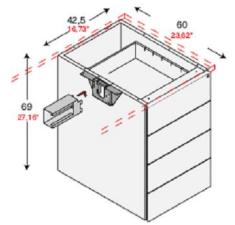

1800mm x 800mm with 3 or 4 drawer metal pedestal @ £468.00

1800mm x 800mm with 2 pedestals @ £769.00