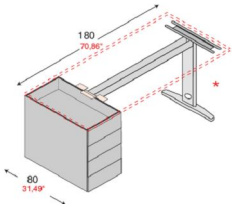

Desk supporting pedestals