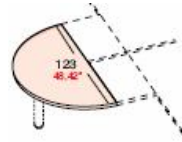

1230mm diameter D end @ £140.00