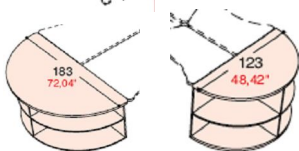

As above with LeTs leg @ £140.00

900mm x 90mm corner link @ £102.00
Also available in Yellow or Blue

900mm x 450mm D end @ £102.00
Also available in Yellow or blue

1600mm x 200mm frontal extension @ £102.00
1800mm x 200mm as above @ £102.00
Also available in blue or yellow

1100mm dia 3/4 desk meeting end @ £148.00

1830mm Half moon desk end @ £165.00

1200mm x 1200 extended desk link @ £163.00

1230mm diameter desk end @ £140.00

1830mm half moon desk end storage @ £542.00
1230mm half moon desk end storage @ £494.00

Corner desks

1600mm x 1200mm Right or Left hand @ £287.00
1800mm x 1200mm as above @ £302.00

1600mm x 1200mm Left or Right hand @ £294.00
1800mm x 1200mm as above @ £313.00

1600mm x 1200mm Left or Right hand @ £306.00
1800mm x 1200mm as above @ £320.00

1600mm x 1200mm Left or Right hand @ £323.00
1800mm x 1200mm as above @ £336.00

1600mm x 1200mm Left or Right hand @ £320.00
1800mm x 1200mm as above @ £333.00

1600mm x 1200mm Left or Right hand @ £375.00
1800mm x 1200mm as above @ £386.00