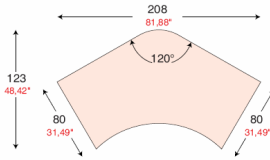

Delta

LeT's legs @ £401.00
Height adjustable @ £450.00

Amiko beam @ £423.00

Jack legs @ £499.00

Desk screens in Wood finishes, Blue or yellow MFC

- 800mm @ £59.00
- 900mm @ £61.00
- 1000mm @ £63.00
- 1200mm @ £76.00
- 1400mm @ £80.00
- 1600mm @ £85.00
- 1800mm @ £89.00

Modesty panels In Beech, Grey or Walnut

- 1600mm @ £78.00
- 1800mm @ £85.00

For Jack legs

- 1600mm @ £96.00
- 1800mm @ £104.00

600mm high x 420mm wide x 560mm deep pedestals Also available with silver, yellow or blue drawer fronts

- 1 x Shallow drawer and filing drawer @ £139.00
- 3 x shallow drawers @ £138.00
- 3 x shallow drawers and pen tray @ £193.00
- 1 x shallow drawer, 1 x pen tray and 1 x filing drawer @ £201.00

430mm high x 420mm wide x 480mm deep fixed pedestals
Also available with silver, yellow or blue drawer fronts

2 or 3 drawer @ £134.00

Fixed pedestals cannot be used with desks with metal structure