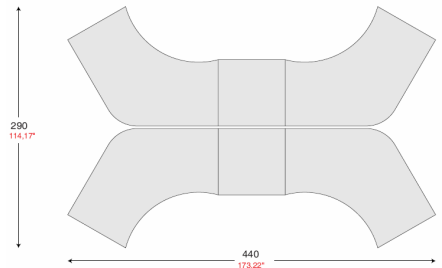

Delta

LeT's legs @ £401.00
Height adjustable @ £450.00

Amiko beam @ £423.00

Jack legs @ £499.00

Desk screens in Wood finishes, Blue or yellow MFC

- 800mm @ £59.00
- 900mm @ £61.00
- 1000mm @ £63.00
- 1200mm @ £76.00
- 1400mm @ £80.00
- 1600mm @ £85.00
- 1800mm @ £89.00

Modesty panels In Beech, Grey or Walnut

- 1600mm @ £78.00
- 1800mm @ £85.00

For Jack legs

- 1600mm @ £96.00
- 1800mm @ £104.00

600mm high x 420mm wide x 560mm deep pedestals Also available with silver, yellow or blue drawer fronts

- 1 x Shallow drawer and filing drawer @ £139.00
- 3 x shallow drawers @ £138.00
- 3 x shallow drawers and pen tray @ £193.00
- 1 x shallow drawer, 1 x pen tray and 1 x filing drawer @ £201.00

430mm high x 420mm wide x 480mm deep fixed pedestals
Also available with silver, yellow or blue drawer fronts

2 or 3 drawer @ £134.00

Fixed pedestals cannot be used with desks with metal structure