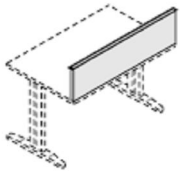

Delta

LeT's legs @ £401.00
Height adjustable @ £450.00

Amiko beam @ £423.00

Jack legs @ £499.00

Desk screens in Wood finishes, Blue or yellow MFC

- 800mm @ £59.00
- 900mm @ £61.00
- 1000mm @ £63.00
- 1200mm @ £76.00
- 1400mm @ £80.00
- 1600mm @ £85.00
- 1800mm @ £89.00

Modesty panels In Beech, Grey or Walnut

- 1600mm @ £78.00
- 1800mm @ £85.00

For Jack legs

- 1600mm @ £96.00
- 1800mm @ £104.00

600mm high x 420mm wide x 560mm deep pedestals Also available with silver, yellow or blue drawer fronts

- 1 x Shallow drawer and filing drawer @ £139.00
- 3 x shallow drawers @ £138.00
- 3 x shallow drawers and pen tray @ £193.00
- 1 x shallow drawer, 1 x pen tray and 1 x filing drawer @ £201.00

430mm high x 420mm wide x 480mm deep fixed pedestals
Also available with silver, yellow or blue drawer fronts

2 or 3 drawer @ £134.00

Fixed pedestals cannot be used with desks with metal structure