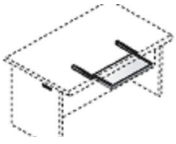

650mm x 330mm pull out keyboard tray @ £65.00