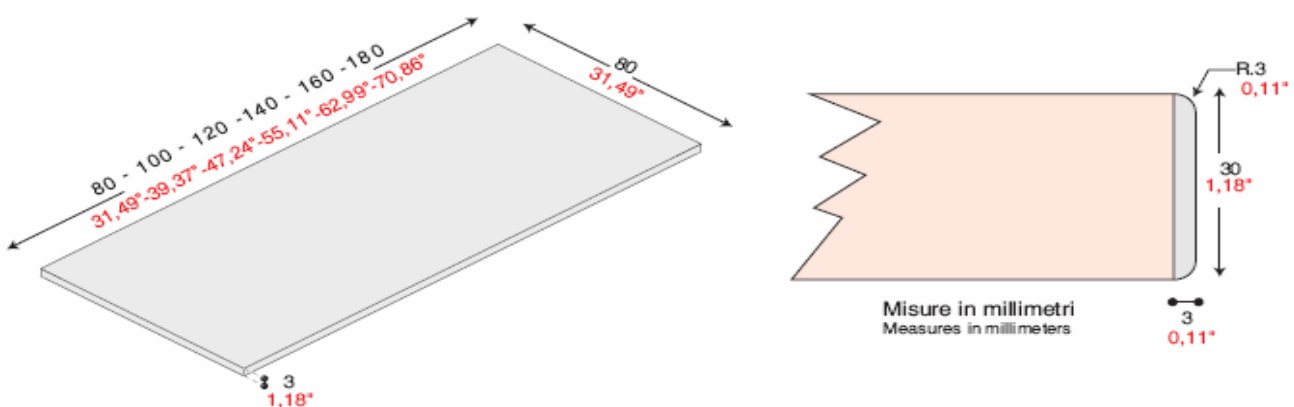

KOMPAS is also available with various metal support structures, either stationary or height adjustable, canalised and suited to all operational models; the structures are constructed in moulded steel sheet metal and painted with an epoxy powder finish in anthracite or aluminium colour. The body of the leg can be entirely constructed in painted sheet metal or supplied with an anthracite coloured plastic cover. The cross beams which connect the legs - supplied exclusively in anthracite colour - are available in either stationary or telescopic versions. The frame, supplied totally knocked down, is easily assembled thanks to the use of the hardware included and a bayonet coupling system.

I piani sono realizzati in agglomerato ligneo dello spessore di cm 3 nobilitato con resine melaminiche in finitura cera nei colori grigio, noce e faggio. Tutto il perimetro del piano è rifinito con bordo multirighe in tinta dello spessore di cm 0,3 con spigoli arrotondati r.0,3 cm .

The working tops are made of wooden agglomerate of 1,18" and finished melamine faced in grey, walnut or beech. The perimeter of the tops is finished off by a 0,11" thick multiline edge of the same colour of the top with rounded edges r.0,11".