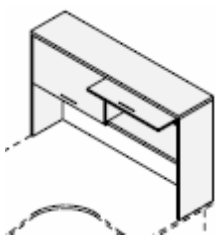

1600mm @ £311.00

1800mm @ £334.00