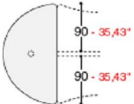

1100mm dia 3/4 desk meeting end @ £148.00

1830mm Half moon desk end @ £165.00

1200mm x 1200 extended desk link @ £163.00

1230mm diameter desk end @ £140.00

1830mm half moon desk end storage @ £542.00
1230mm half moon desk end storage @ £494.00