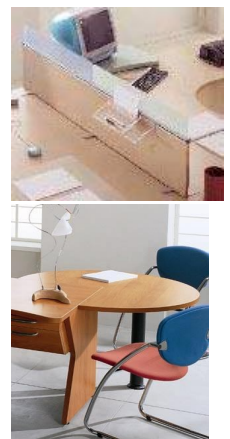

OFFICE REALITY LTD

Kompass

Contact us on 01823 663880 or email us at info@officereality.co.uk

Affordable expertise @ www.officereality.co.uk

Technical characteristics

Kompas

KOMPAS is a system designed to organise the office with multiple solutions: traditional, ergonomic and corner tops on metal and various design bases with full sides. The desk sides, the table tops, the cabinet tops and the drawer unit tops are constructed in 1,18" thick wood agglomerate, covered with melamine resin in a wax finish in grey, walnut and beech. The edges of the tops are finished with a colour matched corrugated border, 1,18" thick, with rounded corners as required by accident prevention regulations. All of the drawer units come with a stationery drawer and centralised locking system with simultaneous closure with the exception of the hanging file drawer. Desk height metal drawer units are also available. The containers - available in 2 widths, 17,71" and 35,43", and in 4 heights, 34,05", 50,00", 66,92" and 82,87" - are all modular. Their frames are constructed in 0,70" thick wood agglomerate, while the tops and intermediate shelves are 1,18" thick. The finishing back panel which is applied to the back of each module is a convenient accessory for using the cabinets in the centre of the room. All of the articles, with the exception of the drawer units, the document tray and the file cabinets are supplied knocked down and packed in triple cardboard with edging protection; they come complete with quick coupling metal hardware.