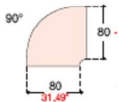

800mm x 600mm @ £116.00
1000mm x 600mm @ £122.00
1200mm x 600mm @ £128.00

800mm x 600mm @ £166.00
1000mm x 600mm @ £168.00
1200mm x 600mm @ £170.00
For height adjustable version add £44.00

800mm x 600mm @ £156.00
1000mm x 600mm @ £160.00
1200mm x 600mm @ £163.00

800mm x 600mm @ £260.00
1000mm x 600mm @ £267.00
1200mm x 600mm @ £274.00

800mm x 600mm @ £97.00
1000mm x 600mm @ £101.00
1200mm x 600mm @ £104.00

800mm x 600mm @ £102.00
1000mm x 600mm @ £107.00
1200mm x 600mm @ £112.00

800mm x 600mm @ £109.00
1000mm x 600mm @ £114.00
1200mm x 600mm @ £118.00
For height adjustable version add £21.00

90 degree connection also available in yellow or blue @ £91.00

Left or Right hand 800mm x 600mm 90 degree connection @ £91.00