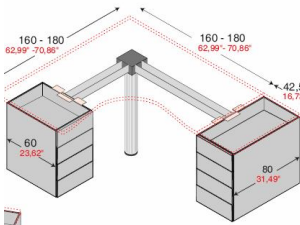

1600mm x 1600mm 3 or 4 drawer pedestal @ £868.00
1800mm x 1600mm as above @ £875.00