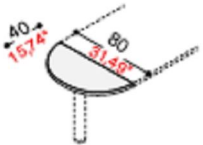

800mm x 600mm @ £260.00
1000mm x 600mm @ £267.00
1200mm x 600mm @ £274.00

800mm x 600mm @ £97.00
1000mm x 600mm @ £101.00
1200mm x 600mm @ £104.00

800mm x 600mm @ £102.00
1000mm x 600mm @ £107.00
1200mm x 600mm @ £112.00

800mm x 600mm @ £109.00
1000mm x 600mm @ £114.00
1200mm x 600mm @ £118.00
For height adjustable version add £21.00

90 degree connection also available in yellow or blue @ £91.00

Left or Right hand 800mm x 600mm 90 degree connection @ £91.00

1200mm x 1200mm 90 degree connection @ £122.00

1600mm x 200mm desk extension also available in blue or yellow @ £79.00
1800mm x 200mm as above @ £86.00

1100mm dia ³/₄ meeting end @ £147.00

800mm D end @ £88.00