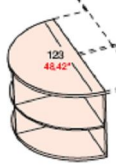

1200mm x 1200mm 90 degree connection @ £122.00

1600mm x 200mm desk extension also available in blue or yellow @ £79.00
1800mm x 200mm as above @ £86.00

1100mm dia ³/₄ meeting end @ £147.00

800mm D end @ £88.00

Also available in blue or yellow

1630mm diameter D end @ £149.00

1230mm diameter D end @ £140.00

1630mm dia Terminal end storage unit @ £520.00

1230mm dia Terminal end storage unit @ £494.00

K Legs

- 900mm x 90mm desk @ £178.00
- 1200mm x 900mm desk @ £193.00
- 1400mm x 900mm desk @ £207.00
- 1600m x 900mm desk @ £218.00
- 1800mm x 900mm desk @ £236.00