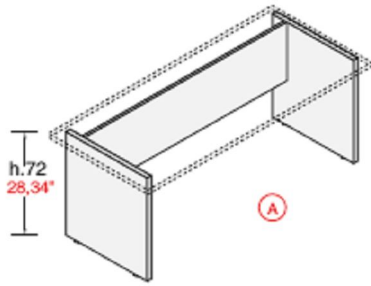

STRUTTURE PER SCRIVANIE BASIC

Basic structures for desks

Kompas

LeTs Metal

Alluminio
Aluminium