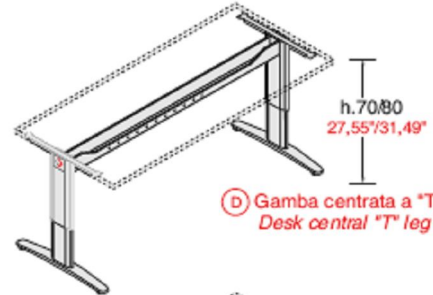

LeTs

Alluminio
Aluminium