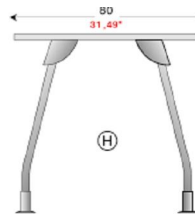

K Legs

800mm x 800mm m@ £132.00
 1000mm x 800mm @ £143.00
 1200mm x 800mm @ £150.00
 1400mm x 800mm @ £159.00
 1600mm x 800mm @ £169.00
 1800m x 800mm @ £179.00

LeTs legs

- 800mm x 800m @ £170.00
 1000mm x 800mm @ £175.00
 1200mm x 800mm @ £180.00
 1400mm x 800mm @ £191.00
 1600mm x 800mm @ £200.00
 1800mm x 800mm @ £213.00

For height adjustable version add £46.00

LeTs leg in L or T version

Amiko beam legs

800m x 800mm @ £159.00
 1000mm x 800mm @ £160.00
 1200mm x 800mm @ £167.00
 1400mm x 800mm @ £175.00
 1600mm x 800mm @ £186.00
 1800mm x 800mm @ £198.00

Amiko 4 legs

800m x 800mm @ £167.00
 1000mm x 800mm @ £177.00
 1200mm x 800mm @ £185.00
 1400mm x 800mm @ £187.00
 1600mm x 800mm @ £200.00
 1800mm x 800mm @ £209.00

For version with castors add £39.00

Jack leg in Anthracite or Aluminium silver