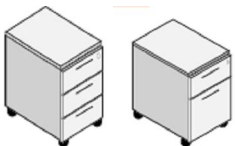

- 1600mm @ £78.00
- 1800mm @ £85.00

For Jack legs

- 1600mm @ £96.00
- 1800mm @ £104.00