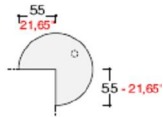

As above with LeTs leg @ £140.00

900mm x 90mm corner link @ £102.00
Also available in Yellow or Blue

900mm x 450mm D end @ £102.00
Also available in Yellow or blue

1600mm x 200mm frontal extension @ £102.00
1800mm x 200mm as above @ £102.00
Also available in blue or yellow

1100mm dia 3/4 desk meeting end @ £148.00

1830mm Half moon desk end @ £165.00

1200mm x 1200 extended desk link @ £163.00

1230mm diameter desk end @ £140.00

1830mm half moon desk end storage @ £542.00
1230mm half moon desk end storage @ £494.00

Corner desks

1600mm x 1200mm Right or Left hand @ £287.00
1800mm x 1200mm as above @ £302.00

1600mm x 1200mm Left or Right hand @ £294.00
1800mm x 1200mm as above @ £313.00

1600mm x 1200mm Left or Right hand @ £306.00
1800mm x 1200mm as above @ £320.00