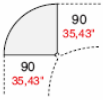

Jack leg in Aluminium or Anthracite finish

- 900mm x 90mm desk @ £298.00
- 1200mm x 900mm desk @ £322.00
- 1400mm x 900mm desk @ £338.00
- 1600mm x 900mm desk @ £353.00
- 1800mm x 900mm desk @ £369.00

820mm x 600mm left or right hand shaped return @ £139.00

As above with LeTs leg @ £140.00

900mm x 90mm corner link @ £102.00
Also available in Yellow or Blue

900mm x 450mm D end @ £102.00
Also available in Yellow or blue

1600mm x 200mm frontal extension @ £102.00
1800mm x 200mm as above @ £102.00
Also available in blue or yellow

1100mm dia 3/4 desk meeting end @ £148.00

1830mm Half moon desk end @ £165.00

1200mm x 1200 extended desk link @ £163.00

1230mm diameter desk end @ £140.00

1830mm half moon desk end storage @ £542.00
1230mm half moon desk end storage @ £494.00