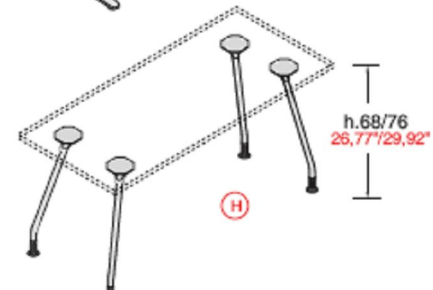

STRUTTURE PER SCRIVANIE BASIC

Basic structures for desks

Kompas

LeTs Metal

Alluminio
Aluminium

LeTs

Alluminio
Aluminium

Amiko

Alluminio
Aluminium

Jack

Titanio
Titanium

Alluminio
Aluminium

Amiko

Alluminio
Aluminium

New Metal System

Antracite
Anthracite

Alluminio
Aluminium