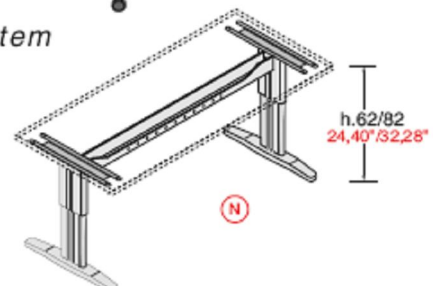

New Metal System

Antracite
Anthracite

Alluminio
Aluminium