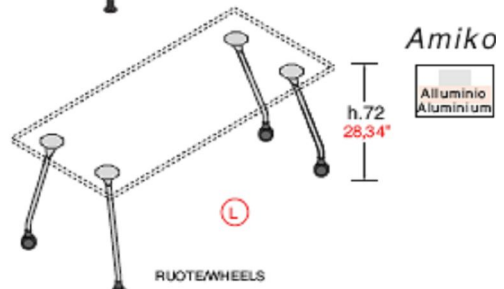

Jack

Titanio
Titanium

Alluminio
Aluminium

Amiko

Alluminio
Aluminium