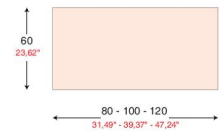

1800mm x 1600mm Right or Left hand @ £413.00

1600mm x 1600mm Right or Left hand @ £418.00
1800mm x 1600mm Right or Left hand @ £435.00

Dx/Rh

1600mm X 1600mm @ £379.00
 1800mm x 1800mm @ £391.00
 For height adjustable version add £57.00

DX/RH
 SX/LH

1600mm x 1600mm @ £388.00
 1800mm x 1800mm @ £398.00

1600mm x 1600mm @ £467.00
 1800mm x 1800mm @ £482.00

Dx - Rh
 Sx - Lh

1600mm x 1600mm Right or Left hand @ £376.00
 1800mm x 1600mm as above @ £385.00
 For height adjustable version add £56.00

1600mm x 1600mm Right or Left hand @ £390.00
 1800mm x 1600mm as above @ £405.00

1600mm x 1600mm Right or Left hand @ £472.00
 1800mm x 1600mm as above @ £475.00

Side units

800mm x 600mm @ £116.00
 1000mm x 600mm @ £118.00
 1200mm x 600mm @ £123.00