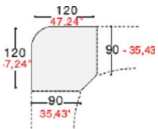

Jack leg in Aluminium or Anthracite finish

- 900mm x 90mm desk @ £298.00
- 1200mm x 900mm desk @ £322.00
- 1400mm x 900mm desk @ £338.00
- 1600mm x 900mm desk @ £353.00
- 1800mm x 900mm desk @ £369.00

820mm x 600mm left or right hand shaped return @ £139.00

As above with LeTs leg @ £140.00

900mm x 90mm corner link @ £102.00
Also available in Yellow or Blue

900mm x 450mm D end @ £102.00
Also available in Yellow or blue

1600mm x 200mm frontal extension @ £102.00
1800mm x 200mm as above @ £102.00
Also available in blue or yellow

1100mm dia 3/4 desk meeting end @ £148.00

1830mm Half moon desk end @ £165.00

1200mm x 1200 extended desk link @ £163.00

1230mm diameter desk end @ £140.00

1830mm half moon desk end storage @ £542.00
1230mm half moon desk end storage @ £494.00

Corner desks

1600mm x 1200mm Right or Left hand @ £287.00
1800mm x 1200mm as above @ £302.00

1600mm x 1200mm Left or Right hand @ £294.00
1800mm x 1200mm as above @ £313.00

1600mm x 1200mm Left or Right hand @ £306.00
1800mm x 1200mm as above @ £320.00