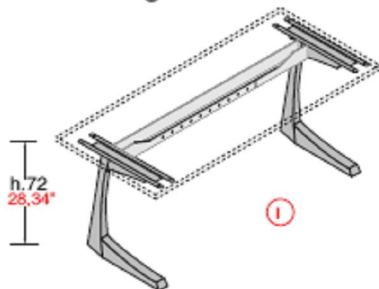

STRUTTURE PER SCRIVANIE BASIC

Basic structures for desks

Kompas

LeTs Metal

Alluminio
Aluminium

LeTs

Alluminio
Aluminium

Amiko

Alluminio
Aluminium

Jack

Titanio
Titanium

Alluminio
Aluminium

Amiko

Alluminio
Aluminium

New Metal System

Antracite
Anthracite

Alluminio
Aluminium