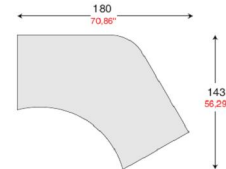

Delta

LeT's legs @ £401.00
Height adjustable @ £450.00

Amiko beam @ £423.00

Jack legs @ £499.00

Desk screens in Wood finishes, Blue or yellow MFC

- 800mm @ £59.00
- 900mm @ £61.00
- 1000mm @ £63.00
- 1200mm @ £76.00
- 1400mm @ £80.00
- 1600mm @ £85.00
- 1800mm @ £89.00

Modesty panels In Beech, Grey or Walnut

- 1600mm @ £78.00
- 1800mm @ £85.00

For Jack legs

- 1600mm @ £96.00
- 1800mm @ £104.00

600mm high x 420mm wide x 560mm deep pedestals Also available with silver, yellow or blue drawer fronts

- 1 x Shallow drawer and filing drawer @ £139.00
- 3 x shallow drawers @ £138.00
- 3 x shallow drawers and pen tray @ £193.00
- 1 x shallow drawer, 1 x pen tray and 1 x filing drawer @ £201.00

430mm high x 420mm wide x 480mm deep fixed pedestals
Also available with silver, yellow or blue drawer fronts

2 or 3 drawer @ £134.00

Fixed pedestals cannot be used with desks with metal structure