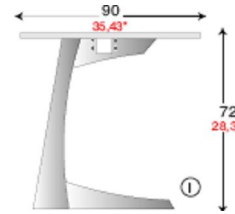

Amiko beam legs

- 900mm x 90mm desk @ £189.00
- 1200mm x 900mm desk @ £208.00
- 1400mm x 900mm desk @ £218.00
- 1600m x 900mm desk @ £228.00
- 1800mm x 900mm desk @ £244.00

- 900mm x 90mm desk @ £200.00
- 1200mm x 900mm desk @ £217.00
- 1400mm x 900mm desk @ £227.00
- 1600m x 900mm desk @ £232.00
- 1800mm x 900mm desk @ £244.00
- For castors add 48.00 per desk

Jack leg in Aluminium or Anthracite finish

- 900mm x 90mm desk @ £298.00
- 1200mm x 900mm desk @ £322.00
- 1400mm x 900mm desk @ £338.00
- 1600mm x 900mm desk @ £353.00
- 1800mm x 900mm desk @ £369.00

820mm x 600mm left or right hand shaped return @ £139.00