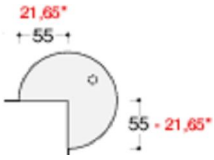

800mm x 600mm @ £260.00
1000mm x 600mm @ £267.00
1200mm x 600mm @ £274.00

800mm x 600mm @ £97.00
1000mm x 600mm @ £101.00
1200mm x 600mm @ £104.00

800mm x 600mm @ £102.00
1000mm x 600mm @ £107.00
1200mm x 600mm @ £112.00

800mm x 600mm @ £109.00
1000mm x 600mm @ £114.00
1200mm x 600mm @ £118.00
For height adjustable version add £21.00

90 degree connection also available in yellow or blue @ £91.00

Left or Right hand 800mm x 600mm 90 degree connection @ £91.00

1200mm x 1200mm 90 degree connection @ £122.00

1600mm x 200mm desk extension also available in blue or yellow @ £79.00
1800mm x 200mm as above @ £86.00

1100mm dia ³/₄ meeting end @ £147.00

800mm D end @ £88.00