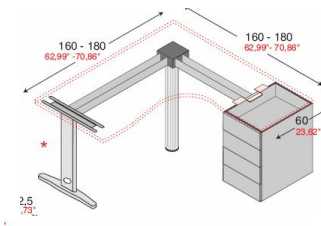

1600mm x 1600mm 3 or 4 drawer metal pedestal @ £608.00
1800mm x 1800mm as above @ £618.00