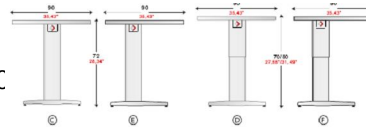

1600mm x 1600mm @ £390.00
1800mm x 800mm @ £402.00

1800mm x 1600mm Right or Left hand @ £384.00

Dx/Rh

1600mm x 1600mm Right or Left hand @ £404.00
1800mm x 1600mm Right or Left hand @ £409.00

Dx/Rh

1600mm x 1600mm @ £400.00
1800mm x 1800mm @ £407.00

1800mm x 1600mm Right or Left hand @ £413.00

1600mm x 1600mm Right or Left hand @ £418.00
1800mm x 1600mm Right or Left hand @ £435.00

Dx/Rh

1600mm X 1600mm @ £379.00
 1800mm x 1800mm @ £391.00
 For height adjustable version add £57.00

DX/RH
 SX/LH

1600mm x 1600mm @ £388.00
 1800mm x 1800mm @ £398.00

1600mm x 1600mm @ £467.00
 1800mm x 1800mm @ £482.00

Dx - Rh
 Sx - Lh

1600mm x 1600mm Right or Left hand @ £376.00
 1800mm x 1600mm as above @ £385.00
 For height adjustable version add £56.00

1600mm x 1600mm Right or Left hand @ £390.00
 1800mm x 1600mm as above @ £405.00

1600mm x 1600mm Right or Left hand @ £472.00
 1800mm x 1600mm as above @ £475.00

Side units

800mm x 600mm @ £116.00
 1000mm x 600mm @ £118.00
 1200mm x 600mm @ £123.00