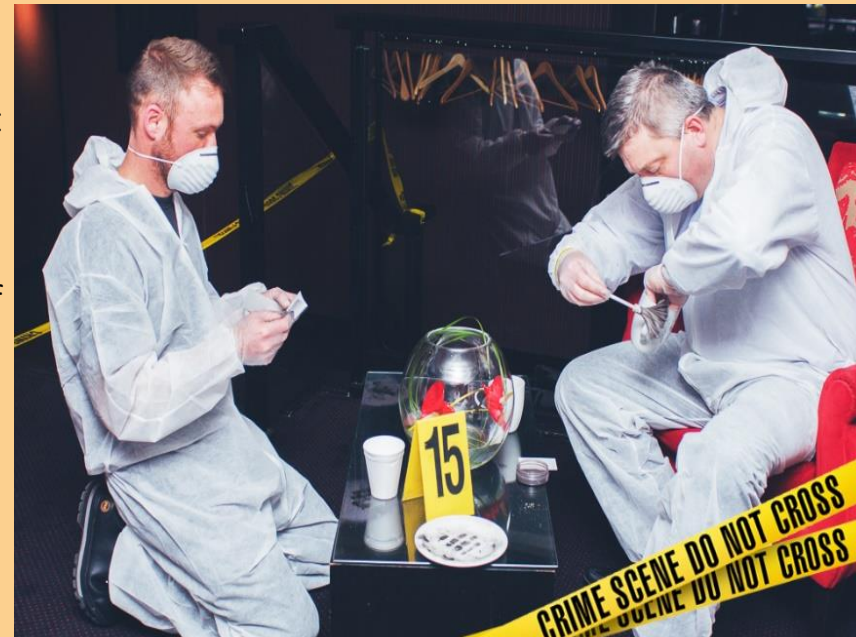

Paradise Wildlife Park presents...

The Killing

There has been a disturbance at Paradise Wildlife Park.

Guests of this highly unique experience are divided into investigative teams ready to solve the crime. The pelt of a tiger has been found at the crime scene and it is your job to solve it. Fully equipped with CSI kit and forensic case containing everything you are going to need, let the investigation commence.

During the activity you need to prove who and why, using all or some of the following:-

- Taking and removing fingerprints from a variety of surfaces
- DNA
- Forensic dentistry
- Hair & fibre analysis
- Constructing photo fits (using FBI Software)
- Blood spatter pattern analysis
- Ballistic examination (Bullets)

Communication, problem solving and attention to detail are vital, and of course the winning team takes all!

DISCOVER THE FUN!
**PARADISE
WILDLIFE PARK**

To book and for further information contact Sarah Lebentz on 01992 476573 or sarah@pwpark.com (www.pwpark.com)